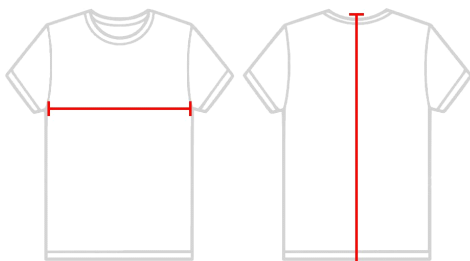

#210200 YOUTH B-CORE YOUTH 1/4 ZIP

- 100% Polyester moisture management/antimicrobial fabric
- Self-fabric collar with 5" locking zipper - Contrast zipper & inner collar
- Badger sport paneled shoulder for maximum movement with coverstitch
- Badger heat seal logo on left sleeve

COLORS

SPECIFICATIONS

Color	XS	S	M	L	XL
Piece Weight measured in pounds	0.25	0.25	0.25	0.25	0.25
Spec Body Length measured in inches	21	23	25	26	27
Spec Chest Width measured in inches	15	16	17	18	19
Case Count # of units per case	36	36	36	36	36

HOW TO MEASURE

These product specifications reference a product's measurements. For sizing information and guidance, please reference our sizing charts.

BODY LENGTH

Measured from the top of the shoulder to bottom of the back.

CHEST WIDTH

Measured across the chest at its fullest part while laid flat.