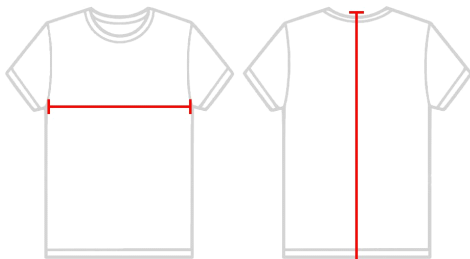

HOW TO MEASURE

These product specifications reference a product's measurements. For sizing information and guidance, please reference our sizing charts.

BODY LENGTH

Measured from the top of the shoulder to bottom of the back.

CHEST WIDTH

Measured across the chest at its fullest part while laid flat.