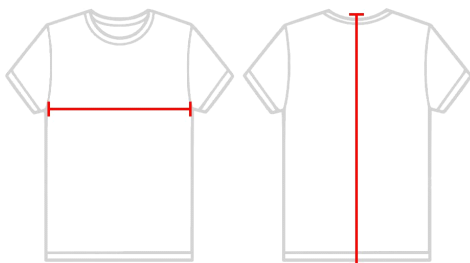

#766600 **WOMEN'S** QUILTED WOMEN'S VEST

COLORS

SPECIFICATIONS

Color	XS	S	M	L	XL	2XL
Piece Weight measured in pounds	1.19	1.19	1.19	1.19	1.19	1.19
Spec Body Length measured in inches	26	26 1/2	27	27 1/2	28	28 1/2
Spec Chest Width measured in inches	18	20	21	23	25	27
Case Count # of units per case	24	24	24	24	24	24

HOW TO MEASURE

These product specifications reference a product's measurements. For sizing information and guidance, please reference our sizing charts.

BODY LENGTH

Measured from the top of the shoulder to bottom of the back.

CHEST WIDTH

Measured across the chest at its fullest part while laid flat.