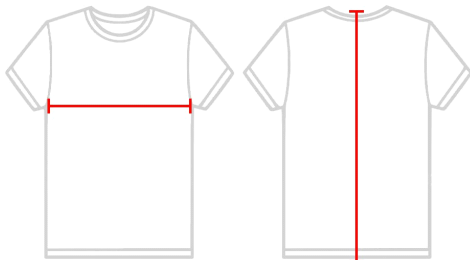

#419800 **WOMEN'S** SPORT BLEND WOMEN'S 1/4 ZIP

- 100% Polyester moisture management/antimicrobial fabric
Sublimated collar, shoulder panels & sleeves
Self-fabric collar with 7" locking zipper
Badger sport paneled shoulder for maximum movement with coverstitch
Badger heat seal logo on left sleeve

COLORS

SPECIFICATIONS

Color	XS	S	M	L	XL	2XL
Piece Weight measured in pounds	0.36	0.36	0.36	0.36	0.36	0.36
Spec Body Length measured in inches	26	27	28	29	30	31
Spec Chest Width measured in inches	16 1/2	17 1/2	19	21	23	25
Case Count # of units per case	36	36	36	36	36	36

HOW TO MEASURE

These product specifications reference a product's measurements. For sizing information and guidance, please reference our sizing charts.

BODY LENGTH

Measured from the top of the shoulder to bottom of the back.

CHEST WIDTH

Measured across the chest at its fullest part while laid flat.