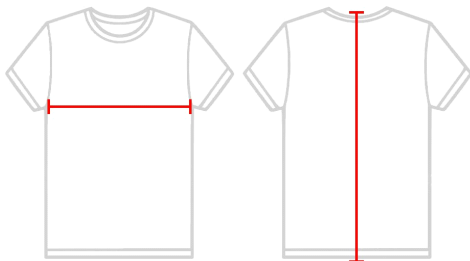

#417100 **MEN'S** TONAL BLEND TEE

- 100% Sublimated polyester moisture management/antimicrobial performance fabric
- Badger sport shoulder for maximum movement with coverstitch
- Self-fabric collar - Double-needle hem
- Badger heat seal logo on left sleeve
- Comes in Ladies Style 4175 and Youth Style 2175

COLORS

SPECIFICATIONS

Color	XS	S	M	L	XL	2XL	3XL	4XL
Piece Weight measured in pounds	0.36	0.36	0.36	0.36	0.36	0.36	0.36	0.36
Spec Body Length measured in inches	28	29	30	31	32	33	34	35
Spec Chest Width measured in inches	17	19	21	23	25	27	29	31
Case Count # of units per case	36	36	36	36	36	36	24	24

HOW TO MEASURE

These product specifications reference a product's measurements. For sizing information and guidance, please reference our sizing charts.

BODY LENGTH

Measured from the top of the shoulder to bottom of the back.

CHEST WIDTH

Measured across the chest at its fullest part while laid flat.