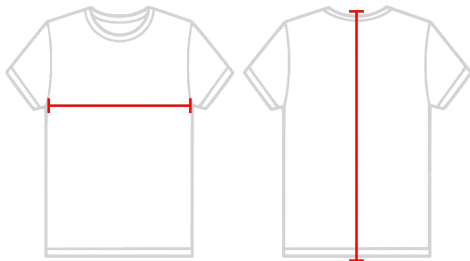

#247500 **YOUTH** YOUTH JOGGER PANT

COLORS

SPECIFICATIONS

Color	XS	S	M	L	XL
Piece Weight measured in pounds	1.25	1.25	1.30	1.38	1.46
Spec Inseam	24	24 1/2	25	25 1/2	26
Case Count # of units per case	24	24	24	24	24

HOW TO MEASURE

These product specifications reference a product's measurements. For sizing information and guidance, please reference our sizing charts.

BODY LENGTH

Measured from the top of the shoulder to bottom of the back.

CHEST WIDTH

Measured across the chest at its fullest part while laid flat.